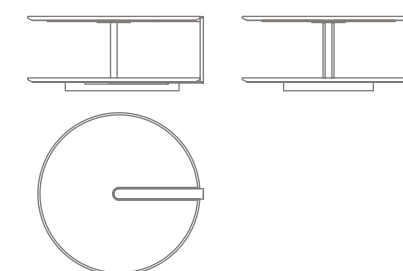

Small tables with metal frame in pewter finish (fin.5L). Available in three heights. They are designed to stand alone or to find, by overlapping one another, a graceful combination that highlights their graphic sign.

Ø cm 50 x h 48

Ø in 19 ⁵/₈ x h 18 ⁷/₈

71810 + 71820 struttura + inserto noce canaletto / structure + walnut canaletto insert

71810 + 71815 struttura + inserto pelle/ structure + leather insert

71810 + 71825 struttura + inserto specchio/ structure + mirror insert

Ø cm 50 x h 65

Ø in 19 ⁵/₈ x h 25 ¹/₂

71830 + 71835 struttura + inserto noce canaletto / structure + walnut canaletto insert

71830 + 71840 struttura + inserto pelle/ structure + leather insert

71830 + 71845 struttura + inserto specchio/ structure + mirror insert

Ø cm 78 x h 33,5

Ø in 39 ³/₈ x h 13 ¹/₈