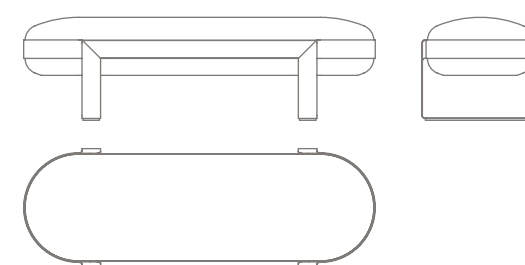

La panca Shirley è disponibile in due dimensioni e con rivestimento:

- monocolore: con seduta e gambe in pelle o tessuto, anche di due categorie differenti.

- bicolore: con seduta in tessuto e gambe sempre in pelle. Il rivestimento seduta, non sfoderabile, è arricchito da un piping tono su tono. Piedini in Faggio 54.

Poplar plywood bench with: seat padding of flexible polyurethane foam in different densities, covered in fibre and metal legs with single-density flexible polyurethane foam covered in fibre.

The Shirley bench is available in two sizes and with upholstery:
- single colour: with seat and legs in leather or fabric, available in two different categories as well.

- bicolour: with fabric seat and leather legs

The seat cover, which is not removable, is enriched with ton-sur-ton piping. Beech 54 feet.

90510 tessuto o pelle / fabric or leather

90515 gambe in pelle, seduta in tessuto o pelle
legs in leather, seat in fabric or leather

cm 150 x 54 x h 46

in 59 x 21 1/4 x h 18 1/8

90500 tessuto o pelle / fabric or leather

90505 gambe in pelle, seduta in tessuto o pelle
legs in leather, seat in fabric or leather

cm 170 x 54 x h 46

in 67 x 21 1/4 x h 18 1/8