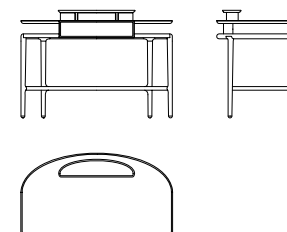

73111

Scrivania in noce canaletto, top marmo
Writing desk in walnut canaletto, marble top
cm 120 x 64 x h 86
in 47 1/4 x 25 1/8 x h 33 7/8