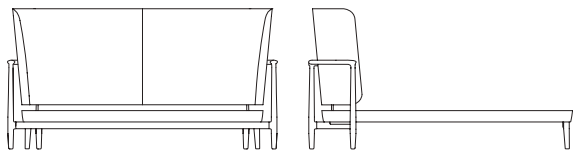

SF 73360

Letto King size rivestimento tessuto o pelle
(esterno/interno anche 2 varianti di tessuto)
King-size bed fabric or leather upholstery
(external/internal also in 2 different fabrics)
cm 236 x 232 x h 123
in 93 x 87 7/8 x h 48 1/2

RETE/SLAT BASE
cm 193 in 75