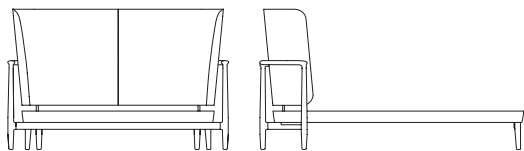

SF 73350

Letto Queen size rivestimento tessuto o pelle
(esterno/interno anche 2 varianti di tessuto)
Queen-size bed fabric or leather upholstery
(external/internal also in 2 different fabrics)
cm 193 x 232 x h 123
in 76 x 87 7/8 x h 48 1/2

RETE/SLAT BASE
cm 153 in 60 1/4