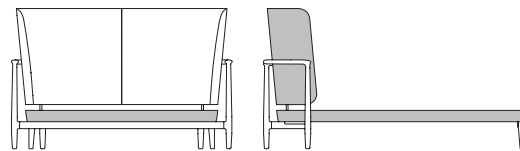

SF 73351

Letto Queen size esterno in pelle, interno tessuto o pelle
Queen-size bed external part in leather,
internal part in fabric or leather
cm 193 x 232 x h 123
in 76 x 87 7/8 x h 48 1/2

RETE/SLAT BASE
cm 153 in 60 1/4