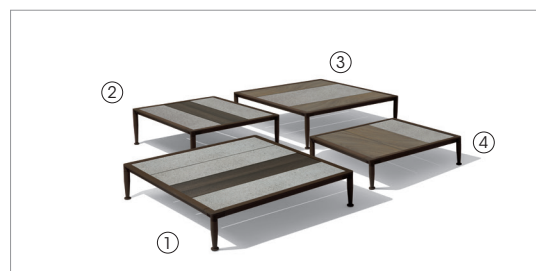

1 Gea 87011 + 87020 (1) + 87022 (3) 2 Gea 87012 + 87030 (1) + 87032 (2) 3 Gea 87010 + 87021 (2) + 87022 (2) 3 Gea 87013 + 87031 (2) + 87032 (1)