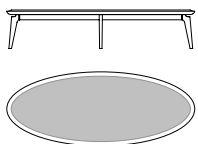

# BLEND

**56664**  
Tavolino ovale base in frassino, top Peltrox  
*Oval low table base in ash wood, Peltrox top*  
cm 180 x 70 x h 37  
in 70 7/8 x 27 5/8 x h 14 1/2

**56663**  
Tavolino ovale base in frassino, top pelle  
*Oval low table base in ash wood, leather top*  
cm 180 x 70 x h 37  
in 70 7/8 x 27 5/8 x h 14 1/2

**56724**  
Tavolino ovale base in frassino, top sapelli  
*Oval low table base in ash wood, sapele top*  
cm 180 x 70 x h 37  
in 70 7/8 x 27 5/8 x h 14 1/2

**56665**  
Tavolino ovale base color bronzo, top vetro  
*Oval low table base in bronze colour, glass top*  
cm 180 x 70 x h 37  
in 70 7/8 x 27 5/8 x h 14 1/2

**56716**  
Tavolino ovale base color bronzo, top marmo  
*Oval low table base in bronze colour, marble top*  
cm 180 x 70 x h 37  
in 70 7/8 x 27 5/8 x h 14 1/2

**56669**  
Tavolino ovale base color bronzo, top Peltrox  
*Oval low table base in bronze colour, Peltrox top*  
cm 180 x 70 x h 37  
in 70 7/8 x 27 5/8 x h 14 1/2