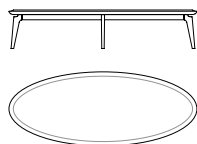

56729
Tavolino ovale base color bronzo, top sapelli
Oval low table base in bronze colour, sapele top
cm 180 x 70 x h 37
in 70 7/8 x 27 5/8 x h 14 1/2