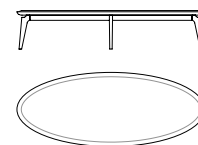

56669
Tavolino ovale base color bronzo, top Peltrox
Oval low table base in bronze colour, Peltrox top
cm 180 x 70 x h 37
in 70 7/8 x 27 5/8 x h 14 1/2