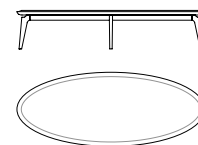

**56660**

Tavolino ovale base in frassino, top glass  
*Oval low table base in ash wood, glass top*  
cm 180 x 70 x h 37  
in 70 7/8 x 27 5/8 x h 14 1/2

**56711**

Tavolino ovale base in frassino, top marmo  
*Oval low table base in ash wood, marble top*  
cm 180 x 70 x h 37  
in 70 7/8 x 27 5/8 x h 14 1/2

# BLEND

**56664**  
Tavolino ovale base in frassino, top Peltrox  
*Oval low table base in ash wood, Peltrox top*  
cm 180 x 70 x h 37  
in 70 7/8 x 27 5/8 x h 14 1/2

**56663**  
Tavolino ovale base in frassino, top pelle  
*Oval low table base in ash wood, leather top*  
cm 180 x 70 x h 37  
in 70 7/8 x 27 5/8 x h 14 1/2