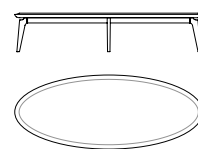

**56706**

Tavolino quadrato base color bronzo, top marmo  
*Square low table base in bronze colour, marble top*  
cm 80 x 80 x h 37  
in 31 1/2 x 31 1/2 x h 14 1/2

**56659**

Tavolino quadrato base color bronzo, top Peltrax  
*Square low table base in bronze colour, Peltrax top*  
cm 80 x 80 x h 37  
in 31 1/2 x 31 1/2 x h 14 1/2

**56658**

Tavolino quadrato base color bronzo, top pelle  
*Square low table base in bronze colour, leather top*  
cm 80 x 80 x h 37  
in 31 1/2 x 31 1/2 x h 14 1/2

**56728**

Tavolino quadrato base color bronzo, top sapelli  
*Square low table base in bronze colour, sapele top*  
cm 80 x 80 x h 37  
in 31 1/2 x 31 1/2 x h 14 1/2

**56660**

Tavolino ovale base in frassino, top glass  
*Oval low table base in ash wood, glass top*  
cm 180 x 70 x h 37  
in 70 7/8 x 27 5/8 x h 14 1/2

**56711**

Tavolino ovale base in frassino, top marmo  
*Oval low table base in ash wood, marble top*  
cm 180 x 70 x h 37  
in 70 7/8 x 27 5/8 x h 14 1/2