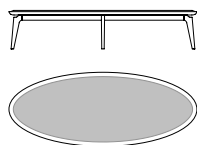

56663
Tavolino ovale base in frassino, top pelle
Oval low table base in ash wood, leather top
cm 180 x 70 x h 37
in 70 7/8 x 27 5/8 x h 14 1/2