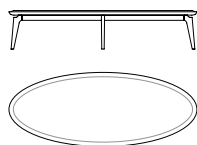

# BLEND

**56664**  
Tavolino ovale base in frassino, top Peltrox  
*Oval low table base in ash wood, Peltrox top*  
cm 180 x 70 x h 37  
in 70 7/8 x 27 5/8 x h 14 1/2

**56663**  
Tavolino ovale base in frassino, top pelle  
*Oval low table base in ash wood, leather top*  
cm 180 x 70 x h 37  
in 70 7/8 x 27 5/8 x h 14 1/2

**56724**  
Tavolino ovale base in frassino, top sapelli  
*Oval low table base in ash wood, sapele top*  
cm 180 x 70 x h 37  
in 70 7/8 x 27 5/8 x h 14 1/2

**56665**  
Tavolino ovale base color bronzo, top vetro  
*Oval low table base in bronze colour, glass top*  
cm 180 x 70 x h 37  
in 70 7/8 x 27 5/8 x h 14 1/2