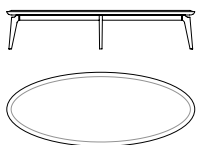

<

BLEND

56664
Tavolino ovale base in frassino, top Peltrox
Oval low table base in ash wood, Peltrox top
cm 180 x 70 x h 37
in 70 7/8 x 27 5/8 x h 14 1/2