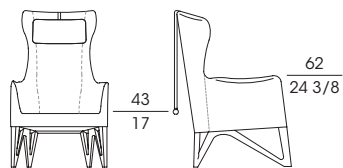

Stool with frame in multi-layer poplar wood and the feet in solid walnut canaletto wood. The padding in flexible multi-density polyurethane is covered with removable saddle leather.

SF 62900
Poltrona con rivestimento in cuoio
Armchair with saddle leather cover
cm 61 x 66 x h 73
in 24 x 26 x h 28 3/4

SF 62910
Poltrona con rivestimento in cuoio cuscino in tessuto o pelle
Armchair with saddle leather cover cushion in fabric or leather.
cm 71 x 78 x h 77
in 28 x 30 3/4 X h 30 3/8

SF 62920
Poltrona con rivestimento in cuoio
Armchair with saddle leather cover
cm 64 x 85 x h 71
in 25 1/4 X 33 1/2 x h 28