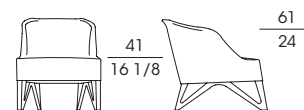

SF 62920
Poltrona con rivestimento in cuoio
Armchair with saddle leather cover
cm 64 x 85 x h 71
in 25 1/4 X 33 1/2 x h 28