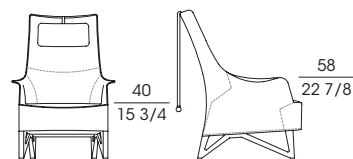

SF 62940 + 62952
Bergère con rivestimento in cuoio + Poggiatesta in cuoio
Wing chair with saddle leather covering + Headrest in saddle leather
cm 77 x 87 x h 106
in 30 1/4 x 34 1/4 x h 41 3/4