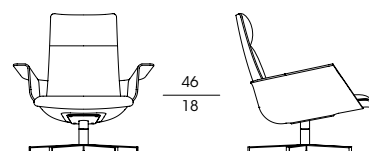

74590

Bergère in legno flessibile con base girevole in metallo e inserti in noce Canaletto
Wing chair in flexible wood with metal swivel base and walnut Canaletto inserts

cm 94,5 x 95 x h 94
37 1/5 x 37 1/2 x h 37 in

74585

Pouf in cuoio con base girevole in metallo e inserti in noce Canaletto
Pouf in saddle leather with metal base and walnut Canaletto inserts

cm 55 x 52 x h 33
21 3/4 x 20 2/4 x h 13 in

74595

Pouf in legno flessibile con base girevole in metallo e inserti in noce Canaletto
Pouf in flexible wood with metal base and walnut Canaletto inserts

cm 55 x 52 x h 33
21 3/4 x 20 2/4 x h 13 in